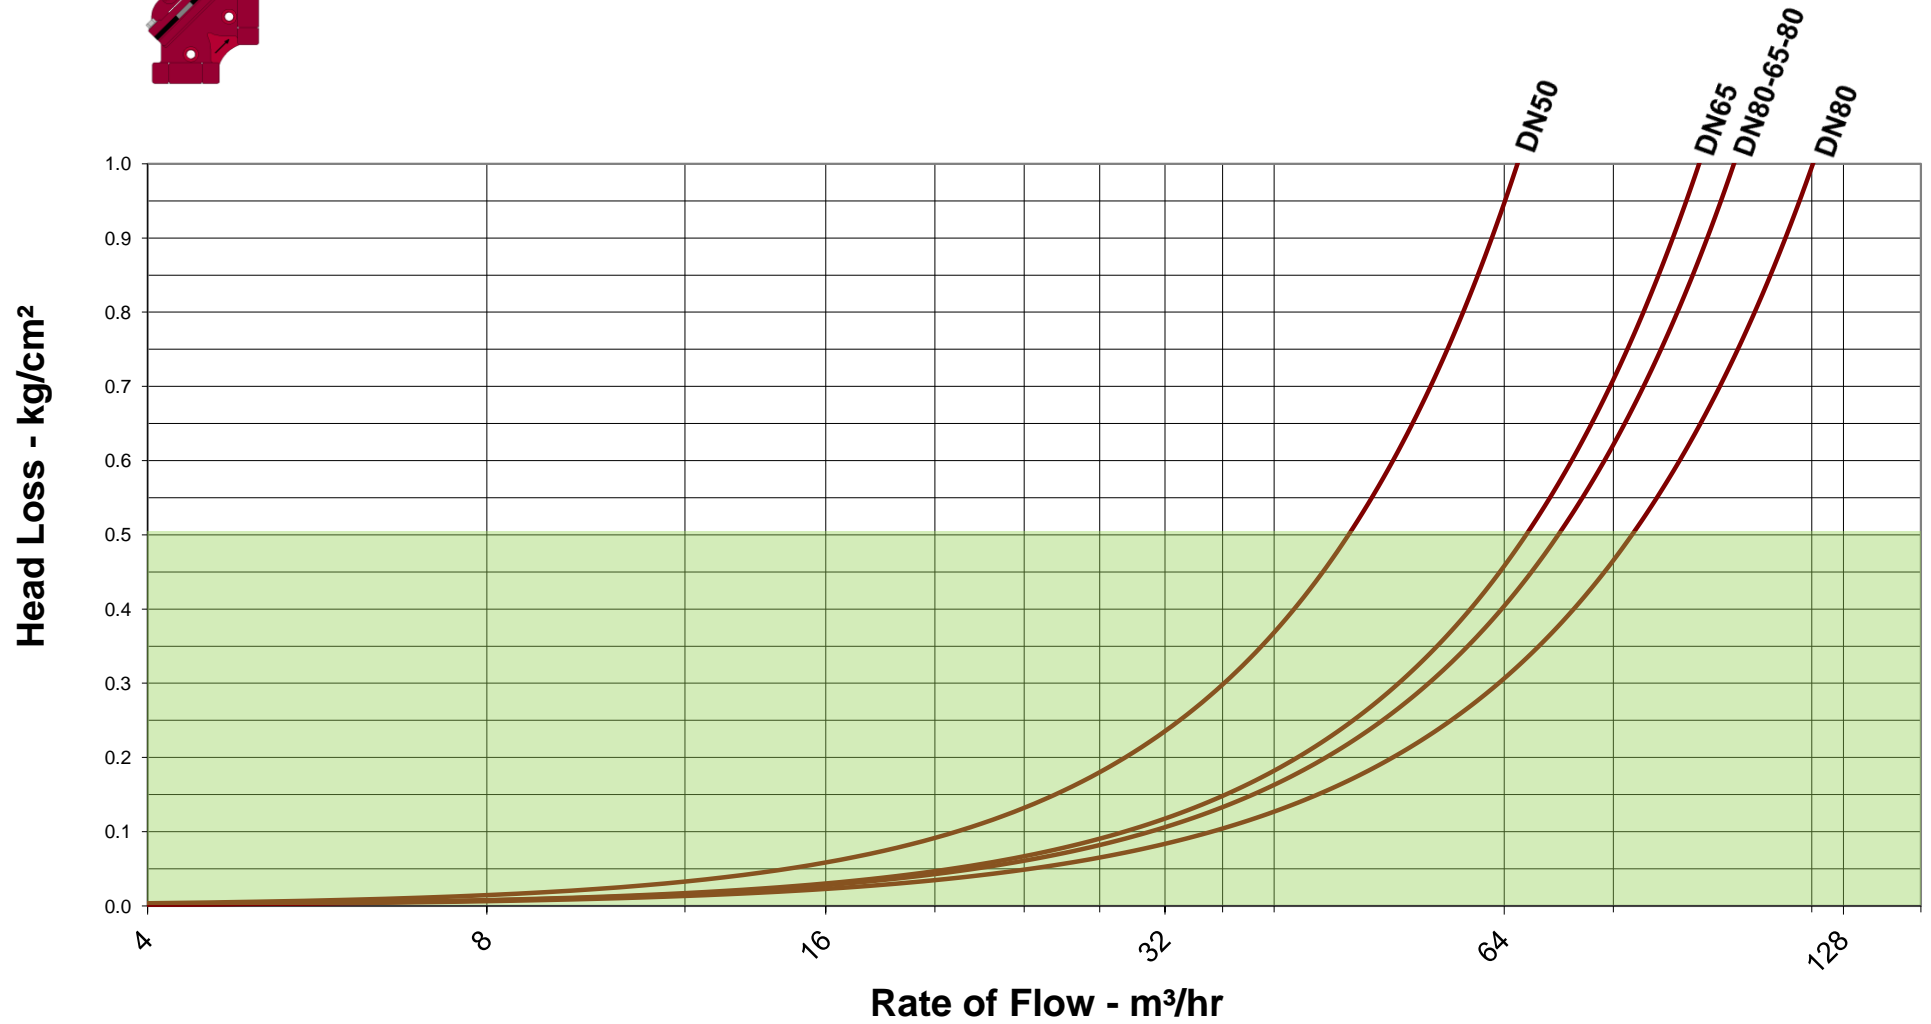

# GATOR W SERIES - HYDRAULIC CONTROL VALVES

## Headloss Chart -GATOR Threaded Inline Valves

## Headloss Chart - GATOR Threaded Angle Valves