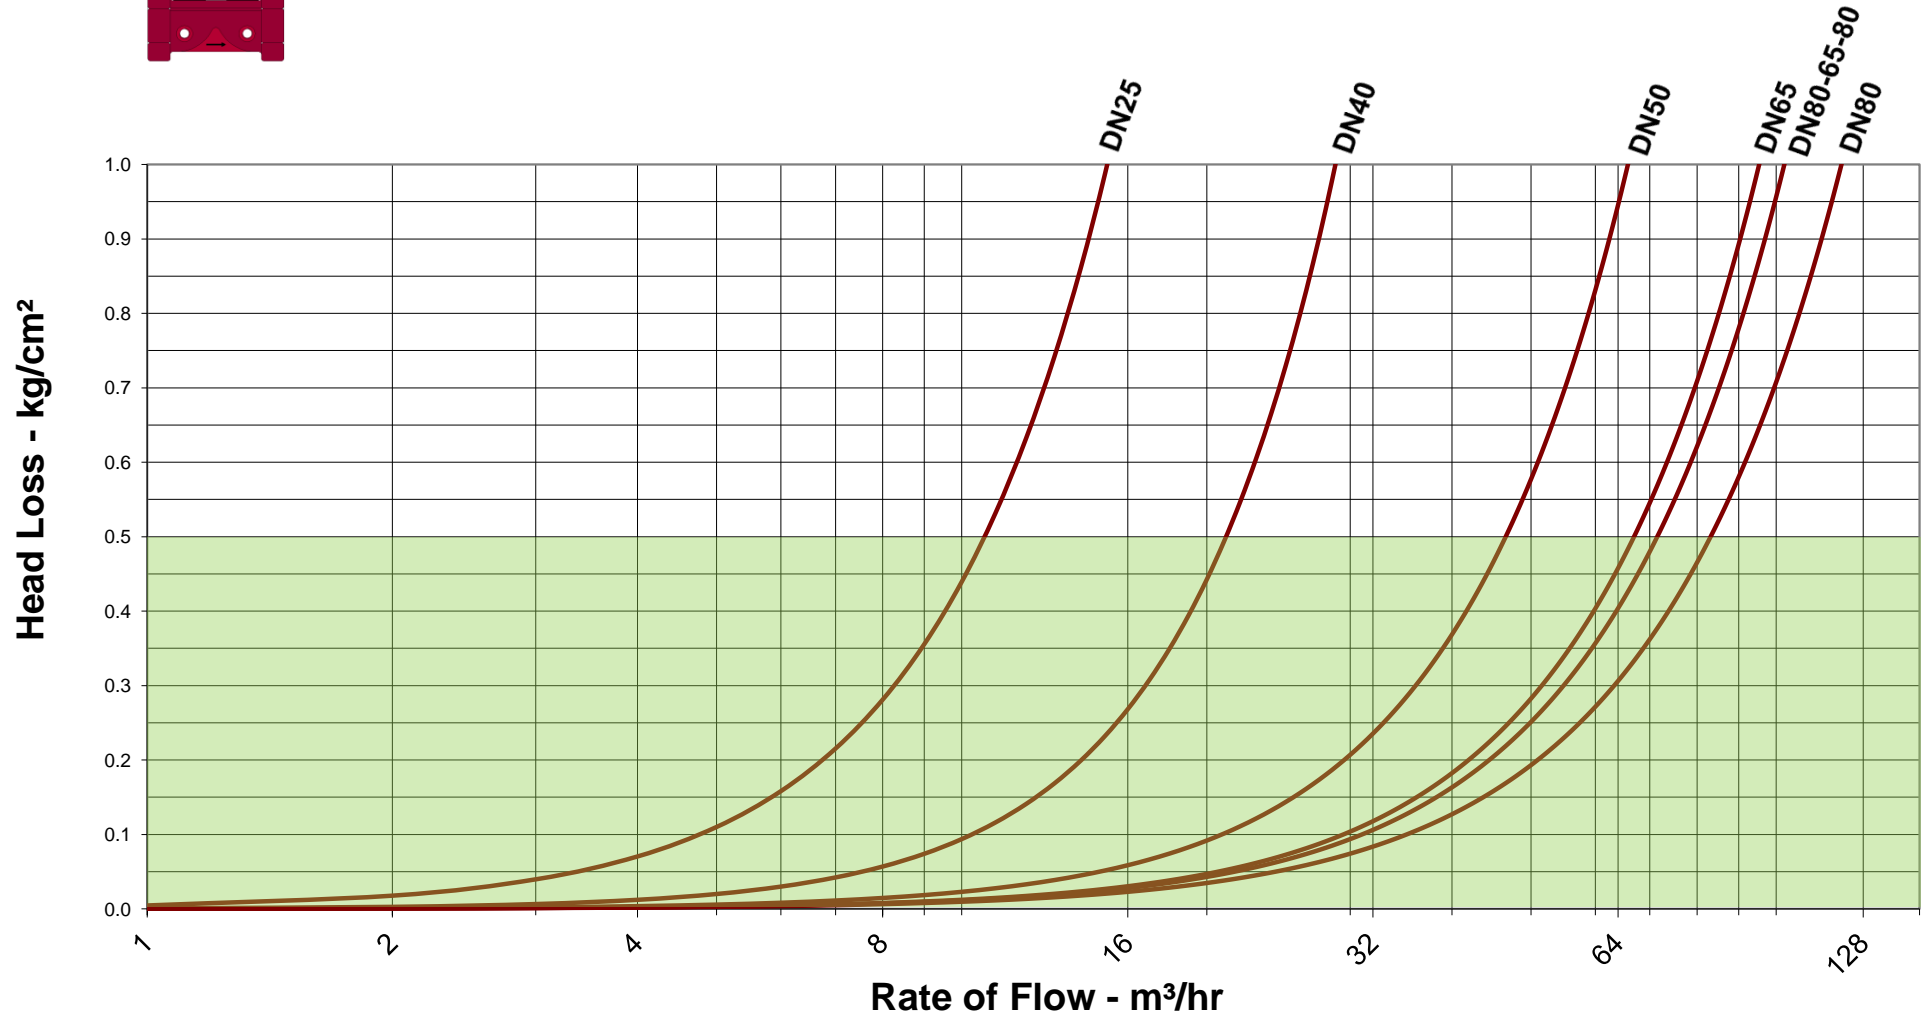

## Headloss Chart -GATOR Threaded Inline Valves

## Headloss Chart - GATOR Threaded Angle Valves